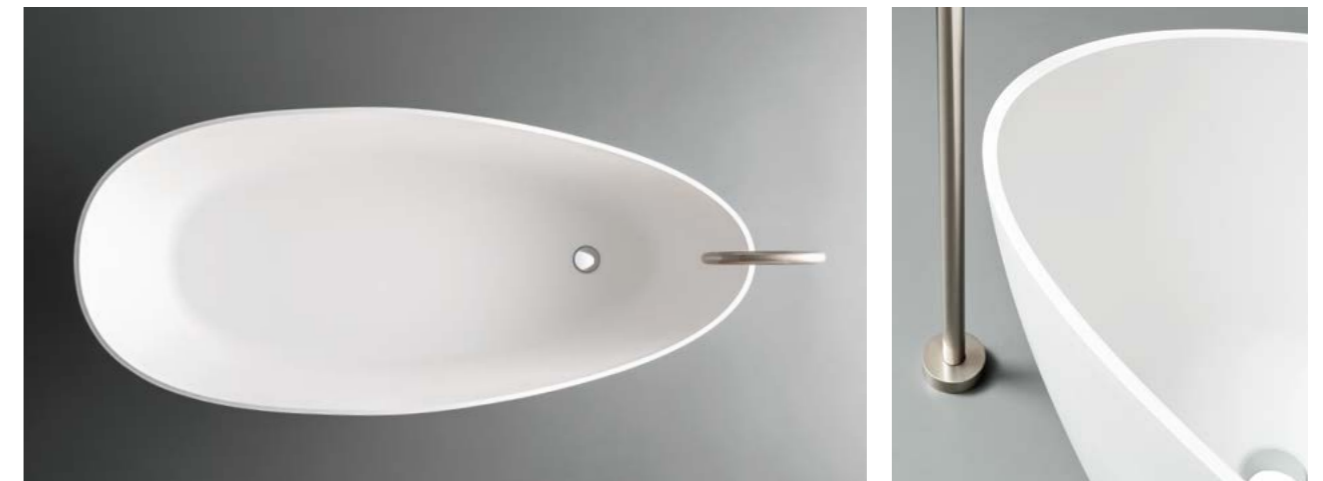

Finiture disponibili / Available finishes / Finitions disponibles

> **Mineral Composite Lucido (senza foro per troppo pieno)**

> **Mineral Composite Opaco (con foro per troppo pieno integrato)**

> **Glossy Mineral Composite (without overflow)**

> **Matt Mineral Composite (with integrated overflow)**

> **Mineral Composite Brillant (sans trou pour trop plein)**

> **Mineral Composite Mat (avec trou pour trop plein intégré)**